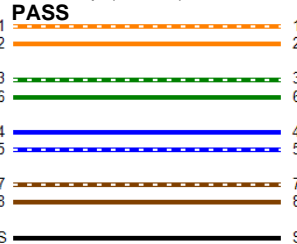

Remote Adapter: DSX-PC6A

Length (m)	[Pair 1,2]	1.3
Prop. Delay (ns)	[Pair 4,5]	6
Delay Skew (ns)	[Pair 1,2]	0
Resistance (ohms)	[Pair 3,6]	0.26

Wire Map (T568B)

Worst Case Margin Worst Case Value

	MAIN	SR	MAIN	SR
Acceptable				
Worst Pair	3,6-4,5	3,6-4,5	3,6-4,5	3,6-4,5
NEXT (dB)	1.7	1.4	2.0	1.6
Freq. (MHz)	430.0	433.0	439.0	438.0
Limit (dB)	32.8	32.7	32.5	32.5